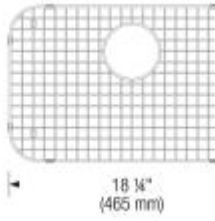

Metallic grey

SILGRANIT®

Item No. 401147

Spec sheets/DXF

Top View

Scope of supply

3 1/2" (90 mm) stainless steel strainer, template

Design tips

Width of base unit : 685 mm

Bowl depth: 8" (205 mm)

Depending on cabinet construction, a different cabinet size may be required. Consult the cabinet manufacturer.

Faucets

BLANCO ALTA DUAL SPRAY
Chrome / Truffle
401327

BLANCO POSH
Chrome / Truffle
401219

BLANCO RITA DUAL SPRAY
Chrome
401460

BLANCO TORINO
Truffle
401213

Optional Accessories

Stainless Steel Sink Grid
406378

16 Pack 3½" CapFlow strainer
cover Stainless steel (fits all
BLANCO strainers)
Stainless steel
406313